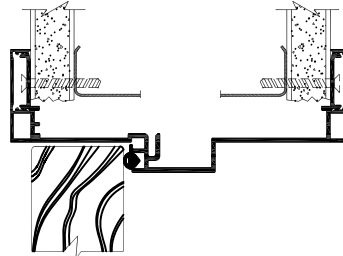

# ARCHITECTURAL COMPONENTS TRIM OPTIONS

1" TRIM

DOOR FRAME HEADER

2" TRIM

DOOR FRAME HEADER

1-1/2" TRIM

DOOR FRAME HEADER

1-1/2" TRIM REVERSE

DOOR FRAME HEADER

1" TRIM

STRIKE JAMB & S.L. MULLION W/ 2" FACE

2" TRIM

STRIKE JAMB & S.L. MULLION W/ 2" FACE

1-1/2" TRIM

STRIKE JAMB & S.L. MULLION W/ 1-1/2" FACE

4" TRIM