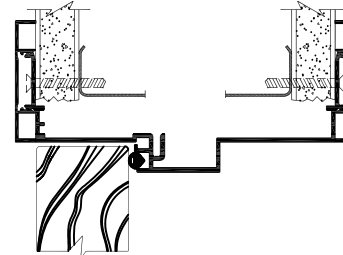

# ARCHITECTURAL COMPONENTS TRIM OPTIONS

1" TRIM

DOOR FRAME HEADER

2" TRIM

DOOR FRAME HEADER

1-1/2" TRIM

DOOR FRAME HEADER

1-1/2" TRIM REVERSE

DOOR FRAME HEADER

1" TRIM

STRIKE JAMB & S.L. MULLION W/ 2" FACE

2" TRIM

STRIKE JAMB & S.L. MULLION W/ 2" FACE

1-1/2" TRIM

STRIKE JAMB & S.L. MULLION W/ 1-1/2" FACE

4" TRIM