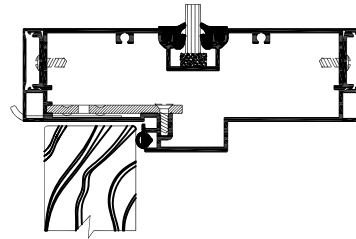

# ARCHITECTURAL COMPONENTS TRIM OPTIONS

1" TRIM

DOOR FRAME HEADER

2" TRIM

DOOR FRAME HEADER

1-1/2" TRIM

DOOR FRAME HEADER

1-1/2" TRIM REVERSE

DOOR FRAME HEADER

1" TRIM

STRIKE JAMB & S.L. MULLION W/ 2" FACE

2" TRIM

STRIKE JAMB & S.L. MULLION W/ 2" FACE

1-1/2" TRIM

STRIKE JAMB & S.L. MULLION W/ 1-1/2" FACE

4" TRIM

FLOOR

NOT ALL TRIM OPTIONS ARE AVAILABLE WITH ALL FRAMES AND WALL CONDITIONS