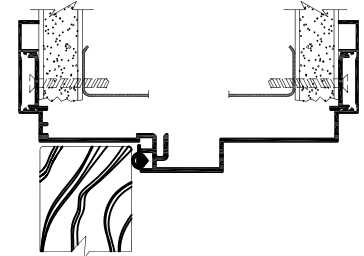

# ARCHITECTURAL COMPONENTS TRIM OPTIONS

1" TRIM

DOOR FRAME HEADER

2" TRIM

DOOR FRAME HEADER

1-1/2" TRIM

DOOR FRAME HEADER

1-1/2" TRIM REVERSE

DOOR FRAME HEADER

1" TRIM

STRIKE JAMB & S.L. MULLION W/ 2" FACE

2" TRIM

STRIKE JAMB & S.L. MULLION W/ 2" FACE

1-1/2" TRIM

STRIKE JAMB & S.L. MULLION W/ 1-1/2" FACE

4" TRIM