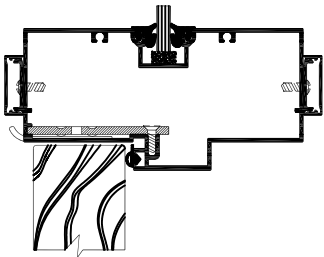

# ARCHITECTURAL COMPONENTS TRIM OPTIONS

1" TRIM

DOOR FRAME HEADER

2" TRIM

DOOR FRAME HEADER

1-1/2" TRIM

DOOR FRAME HEADER

1-1/2" TRIM REVERSE

DOOR FRAME HEADER

1" TRIM

STRIKE JAMB & S.L. MULLION W/ 2" FACE

2" TRIM

STRIKE JAMB & S.L. MULLION W/ 2" FACE

1-1/2" TRIM

STRIKE JAMB & S.L. MULLION W/ 1-1/2" FACE

4" TRIM