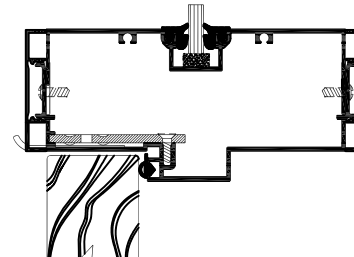

# ARCHITECTURAL COMPONENTS TRIM OPTIONS

1" TRIM

DOOR FRAME HEADER

2" TRIM

DOOR FRAME HEADER

1-1/2" TRIM

DOOR FRAME HEADER

1-1/2" TRIM REVERSE

DOOR FRAME HEADER

1" TRIM

STRIKE JAMB & S.L. MULLION W/ 2" FACE

2" TRIM

STRIKE JAMB & S.L. MULLION W/ 2" FACE

1-1/2" TRIM

STRIKE JAMB & S.L. MULLION W/ 1-1/2" FACE

4" TRIM